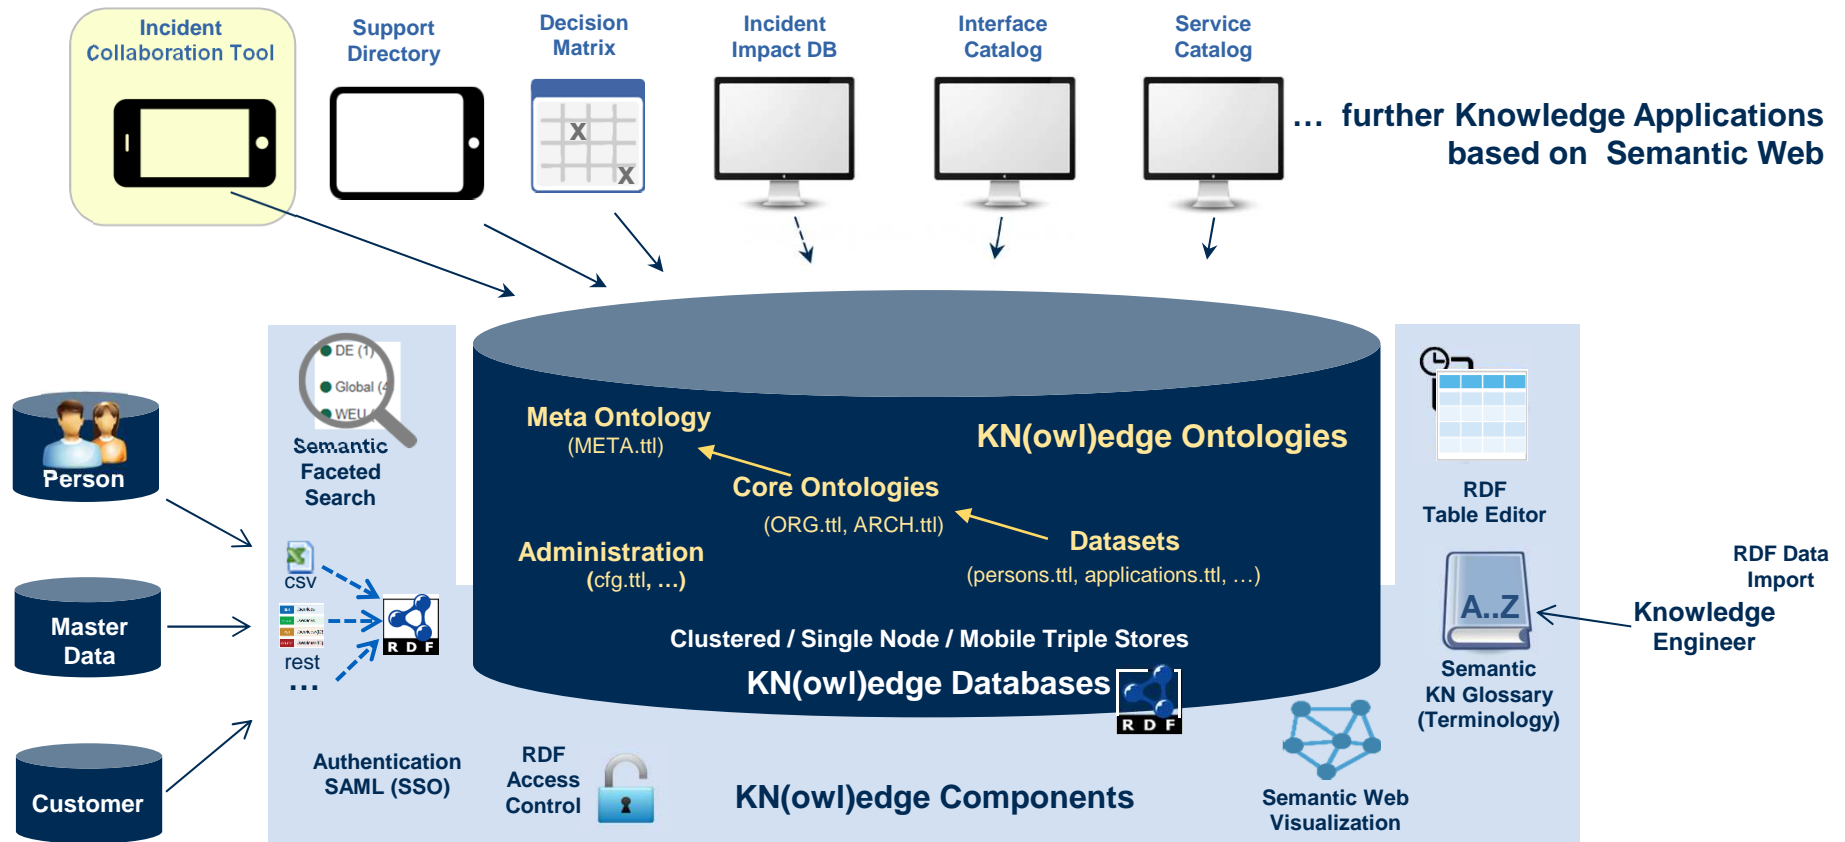

KN(owl)edge – Incident Collaboration Tool
Submission for the European Linked Data Award (support material)

SEMANTiCS
Leipzig 2016

Incident Collaboration Tool

The User Story

KN(owl)edge

Keep It Simple and Smart

The platform that provides the base components

... further Enterprise Information Sources for Linked Data

KN(owl)edge Ontologies

Agile Data Structure

Data models tailored for a global logistics company

Support the structure of a global enterprise that operates in several geographical regions and several business domains.

Role model (ORG)

Further ontologies and datasets

- applications (over thousand)
- customers (several thousands)
- partners (various global logistic networks)

Semantic Faceted Search

Mobile First

eCommerce-like search built in React with a responsive design (Bootstrap)

Data Steward Process

for each business domain and role

Data Trustee

Setup Process

Change Process

RDF Table Editor

Data Trustee

Excel-like editor for Data Stewards to provide the organizational knowledge