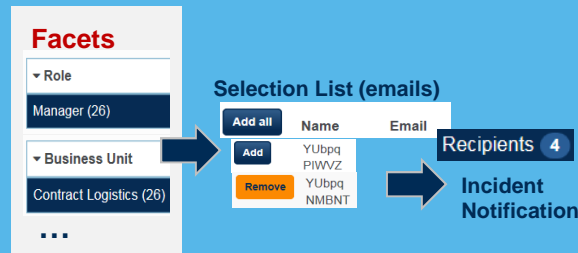

Key

Semantic Web & Global Data Governance

ensures the data quality of semantic web data through *Data Stewards* that provide and govern organizational knowledge through an excel-like editor (global knowledge management)

Semantic Web & Faceted Search

provides *Incident Managers* an easy web-like way to inform the right persons in case of incidents (improved incident communication)

Enterprise Linked Data

links different enterprise information sources based on the universal Resource Description Framework (RDF).