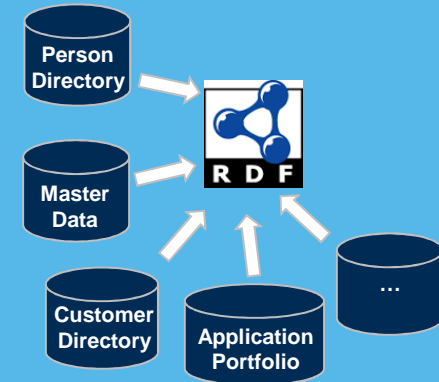

Key

Semantic Web & Global Data Governance

ensures the data quality of semantic web data through *Data Stewards* that provide and govern organizational knowledge through an excel-like editor (global knowledge management)

Semantic Web & Faceted Search

provides *Incident Managers* an easy web-like way to inform the right persons in case of incidents (improved incident communication)

Enterprise Linked Data

links different enterprise information sources based on the universal Resource Description Framework (RDF).

KN(owl)edge

is the *Linked Data Platform* at Kuehne + Nagel to enable knowledge applications based on semantic web

Components