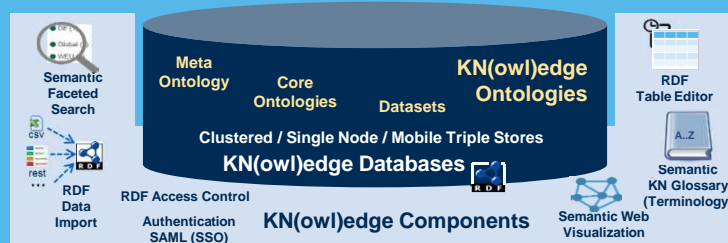

Key

Semantic Web & Global Data Governance

ensures the data quality of semantic web data through *Data Stewards* that provide and govern organizational knowledge through an excel-like editor (global knowledge management)

Semantic Web & Faceted Search

provides *Incident Managers* an easy web-like way to inform the right persons in case of incidents (improved incident communication)

Enterprise Linked Data

links different enterprise information sources based on the universal Resource Description Framework (RDF).

Used Technologies & Architecture Principles

Mobile First

Data Trustee (Atom icon) **React** **Bootstrap** **W3C SPARQL** **Agile Data Structure** (RDF icon)

SAML (OASIS) **W3C OWL**

Keep It Simple and Smart

KN(owl)edge

is the *Linked Data Platform* at Kuehne + Nagel to enable knowledge applications based on semantic web

Components