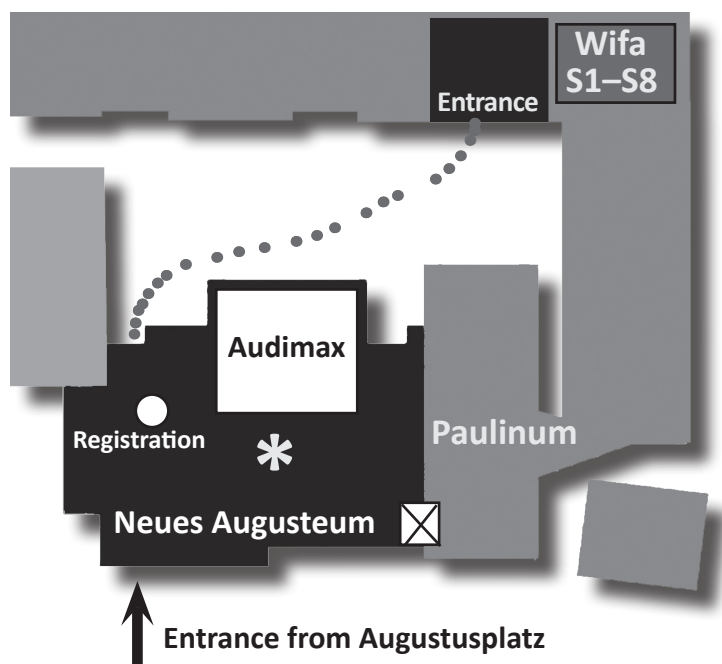

**Arrival by train:** From Leipzig main station, please walk about 700 m along street Goethestraße (approx. 9 min), or take the tram to Augustusplatz (1 stop).

## How to get to Audimax & Felix-Klein-Hörsaal | both via Neues Augusteum

Audimax: at Neues Augusteum, groundfloor

Felix-Klein-Hörsaal at Paulinum:

Please use the elevator at the foyer  to the 5<sup>th</sup> floor and then turn to your left hand side.

## How to get to the seminar rooms S1–S8 at Wifa | Wirtschaftswissenschaftliche Fakultät

Please leave Neues Augusteum through the door behind the check-in counter, go across the university's courtyard and enter the Wifa building, then follow the signs to the 1<sup>st</sup> floor.

 Meet-Up on Monday, September 12, 19:00 h, at the foyer of Neues Augusteum