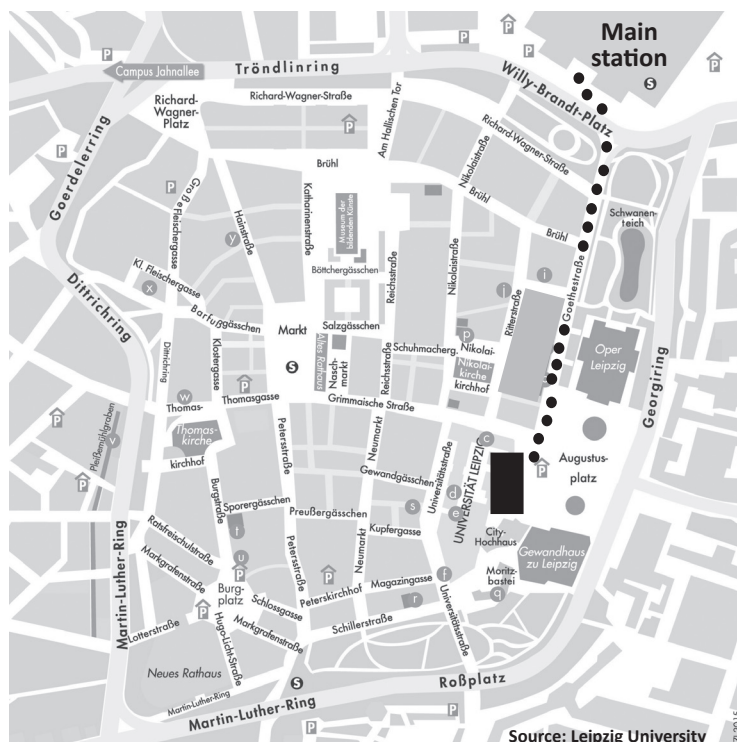

# Venue: Leipzig University – Augustusplatz Campus – Neues Augusteum | Wifa

Our conference venue is located at Leipzig University, Campus Augustusplatz:

Neues Augusteum & Wifa (Wifa = Wirtschaftswissenschaftliche Fakultät)

## How to get there

**Arrival by car:** A9 Berlin/Munich | A14 Dresden/Magdeburg | Please exit the Autobahn at the exit "Leipzig West" and follow the Bundesstraße 181 (State Highway 181) towards Leipzig Zentrum (Leipzig City Center).

**Arrival by train:** From Leipzig main station, please walk about 700 m along street Goethestraße (approx. 9 min), or take the tram to Augustusplatz (1 stop).

## How to get to Audimax & Felix-Klein-Hörsaal | both via Neues Augusteum

Audimax: at Neues Augusteum, groundfloor

Felix-Klein-Hörsaal at Paulinum:

Please use the elevator at the foyer  to the 5<sup>th</sup> floor and then turn to your left hand side.