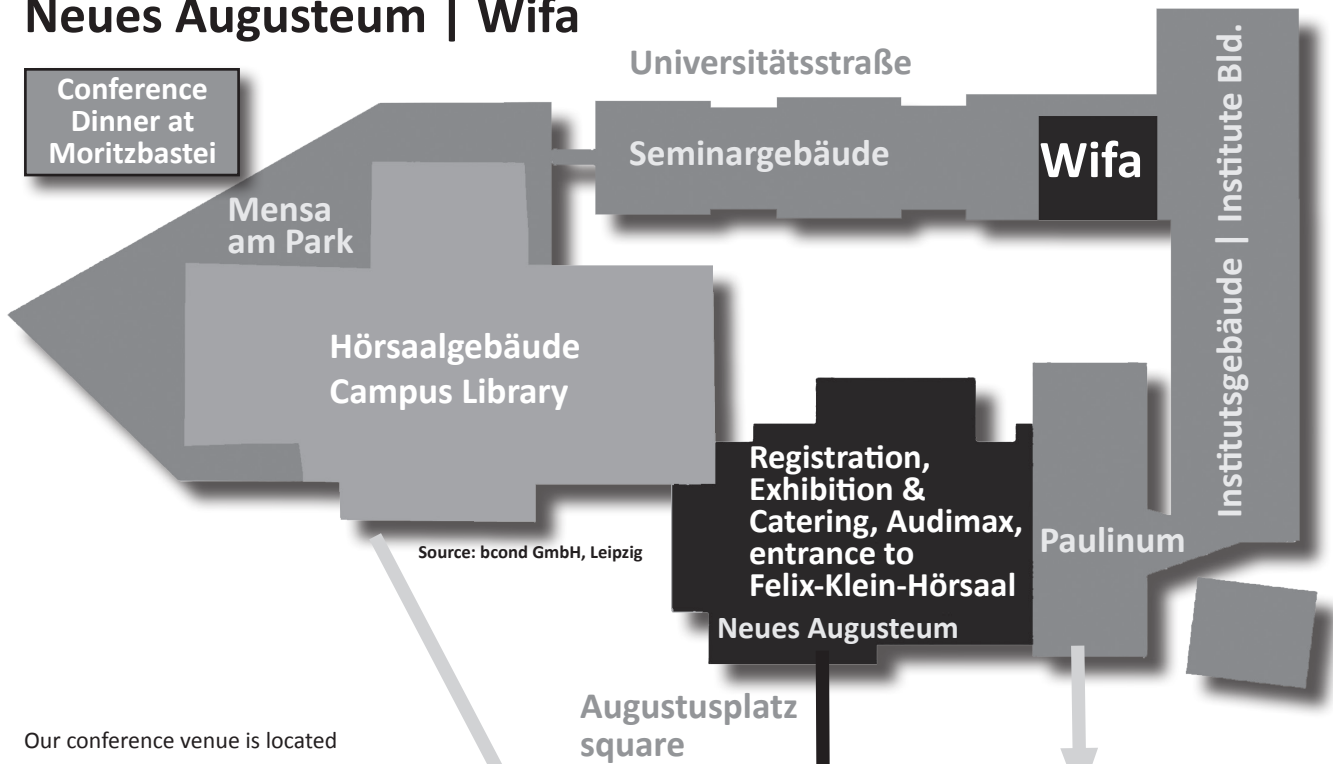

# Venue: Leipzig University – Augustusplatz Campus – Neues Augusteum | Wifa

Our conference venue is located at Leipzig University, Campus Augustusplatz:

Neues Augusteum & Wifa (Wifa = Wirtschaftswissenschaftliche Fakultät)

**Address:**  
University of Leipzig  
Neues Augusteum  
Augustusplatz 10  
04109 Leipzig  
Germany

**Arrival by train:** From Leipzig main station, please walk about 700 m along street Goethestraße (approx. 9 min), or take the tram to Augustusplatz (1 stop).

## How to get to Audimax & Felix-Klein-Hörsaal | both via Neues Augusteum

Audimax: at Neues Augusteum, groundfloor

Felix-Klein-Hörsaal at Paulinum:

Please use the elevator at the foyer  to the 5<sup>th</sup> floor and then turn to your left hand side.