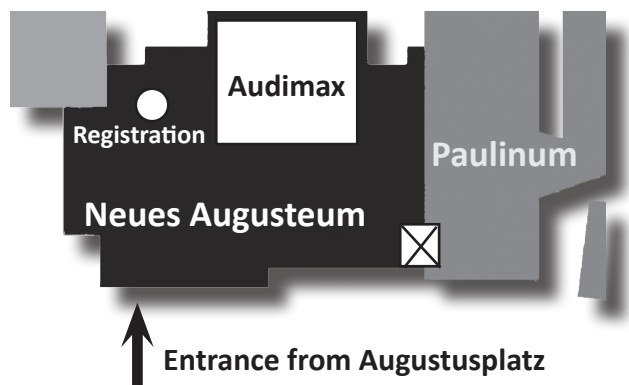

How to get to Audimax & Felix-Klein-Hörsaal | both via Neues Augusteum